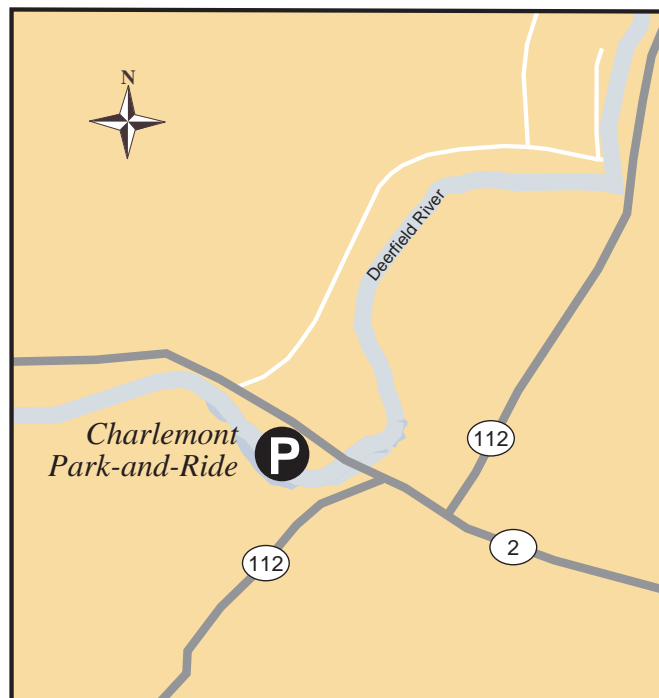

Charlemont Park-and-Ride Lot

Route 2, west of Route 112

Spaces: 75
Average Occupancy: 3%
Contact: (888)-4-COMMUTE
Commuting Options: Carpool, Vanpool

Lighted: Yes
Bus Shelter: Yes
Bike Rack: No
Public Telephone: No

Location Map

Driving directions:

From the West (North Adams, Charlemont Center)

Travel on Route 2 East. The park-and-ride lot is located on the right 0.1 miles after the intersection of Route 2 and North River Road.

From the East (Greenfield, Shelburne Falls)

Travel on Route 2 West. The park-and-ride lot is located on the left 0.1 miles after the Route 2/Route 112 split.