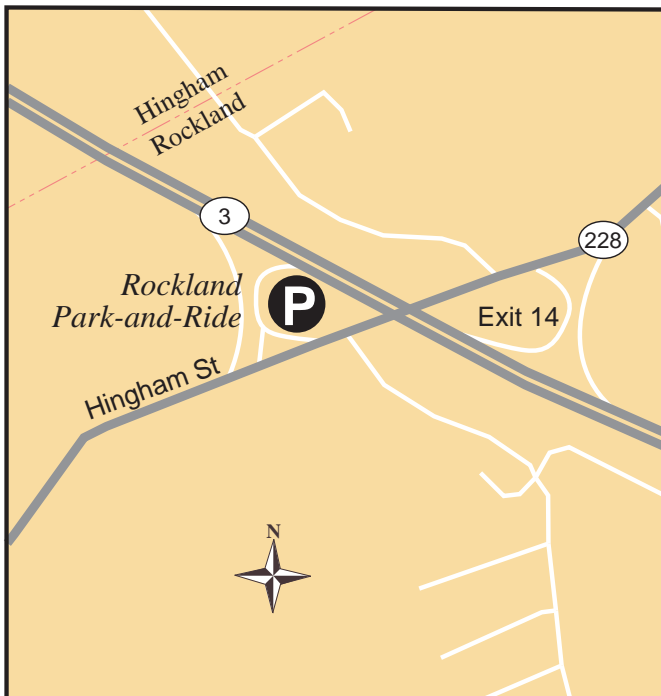

# Rockland Park-and-Ride Lot

Route 228 at Pond Street (at Route 3, exit 14)

**Spaces:** 440  
**Average Occupancy:** 62%  
**Contact:** (888)-4-COMMUTE  
**Commuting Options:** Carpool, Vanpool  
Plymouth Brockton (508) 746-0378

## Location Map

## Driving directions:

*From the South (Plymouth, Hanover)*

- Take Route 3 North to **Exit 14** for Route 228.
- Turn **LEFT** at the traffic signal at the bottom of the ramp onto **Route 228 South**.
- Turn **RIGHT** at the next traffic signal to the entrance of the park-and-ride lot.

*From the North (Quincy, Weymouth)*

- Take Route 3 South to **Exit 14** for Route 228.
- Turn **LEFT** at the traffic signal at the bottom of the ramp onto **Route 228 North**.
- Turn **LEFT** at the next traffic signal to the entrance of the park-and-ride lot.