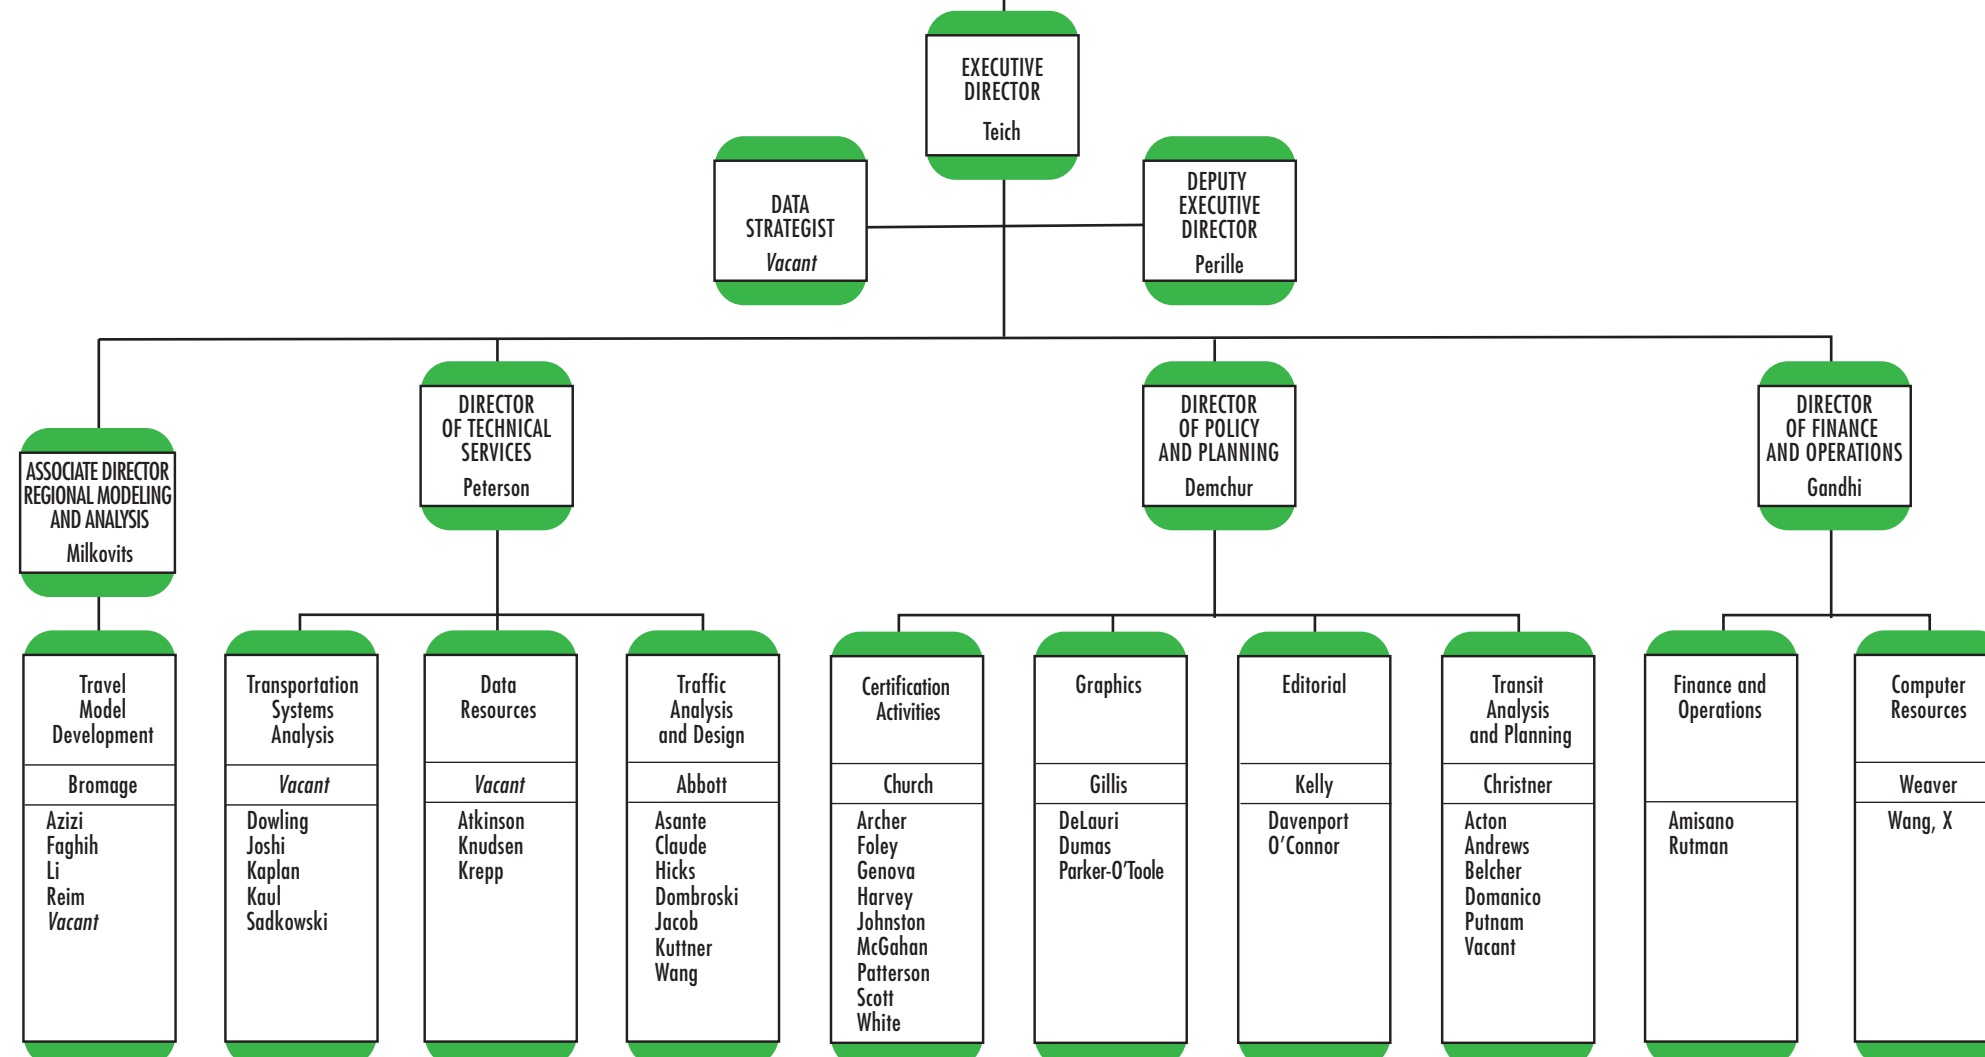

MEMBERSHIP OF THE BOSTON REGION METROPOLITAN PLANNING ORGANIZATION

CENTRAL TRANSPORTATION PLANNING STAFF

Note: Positions in *italic* are not advertised as of December 2020