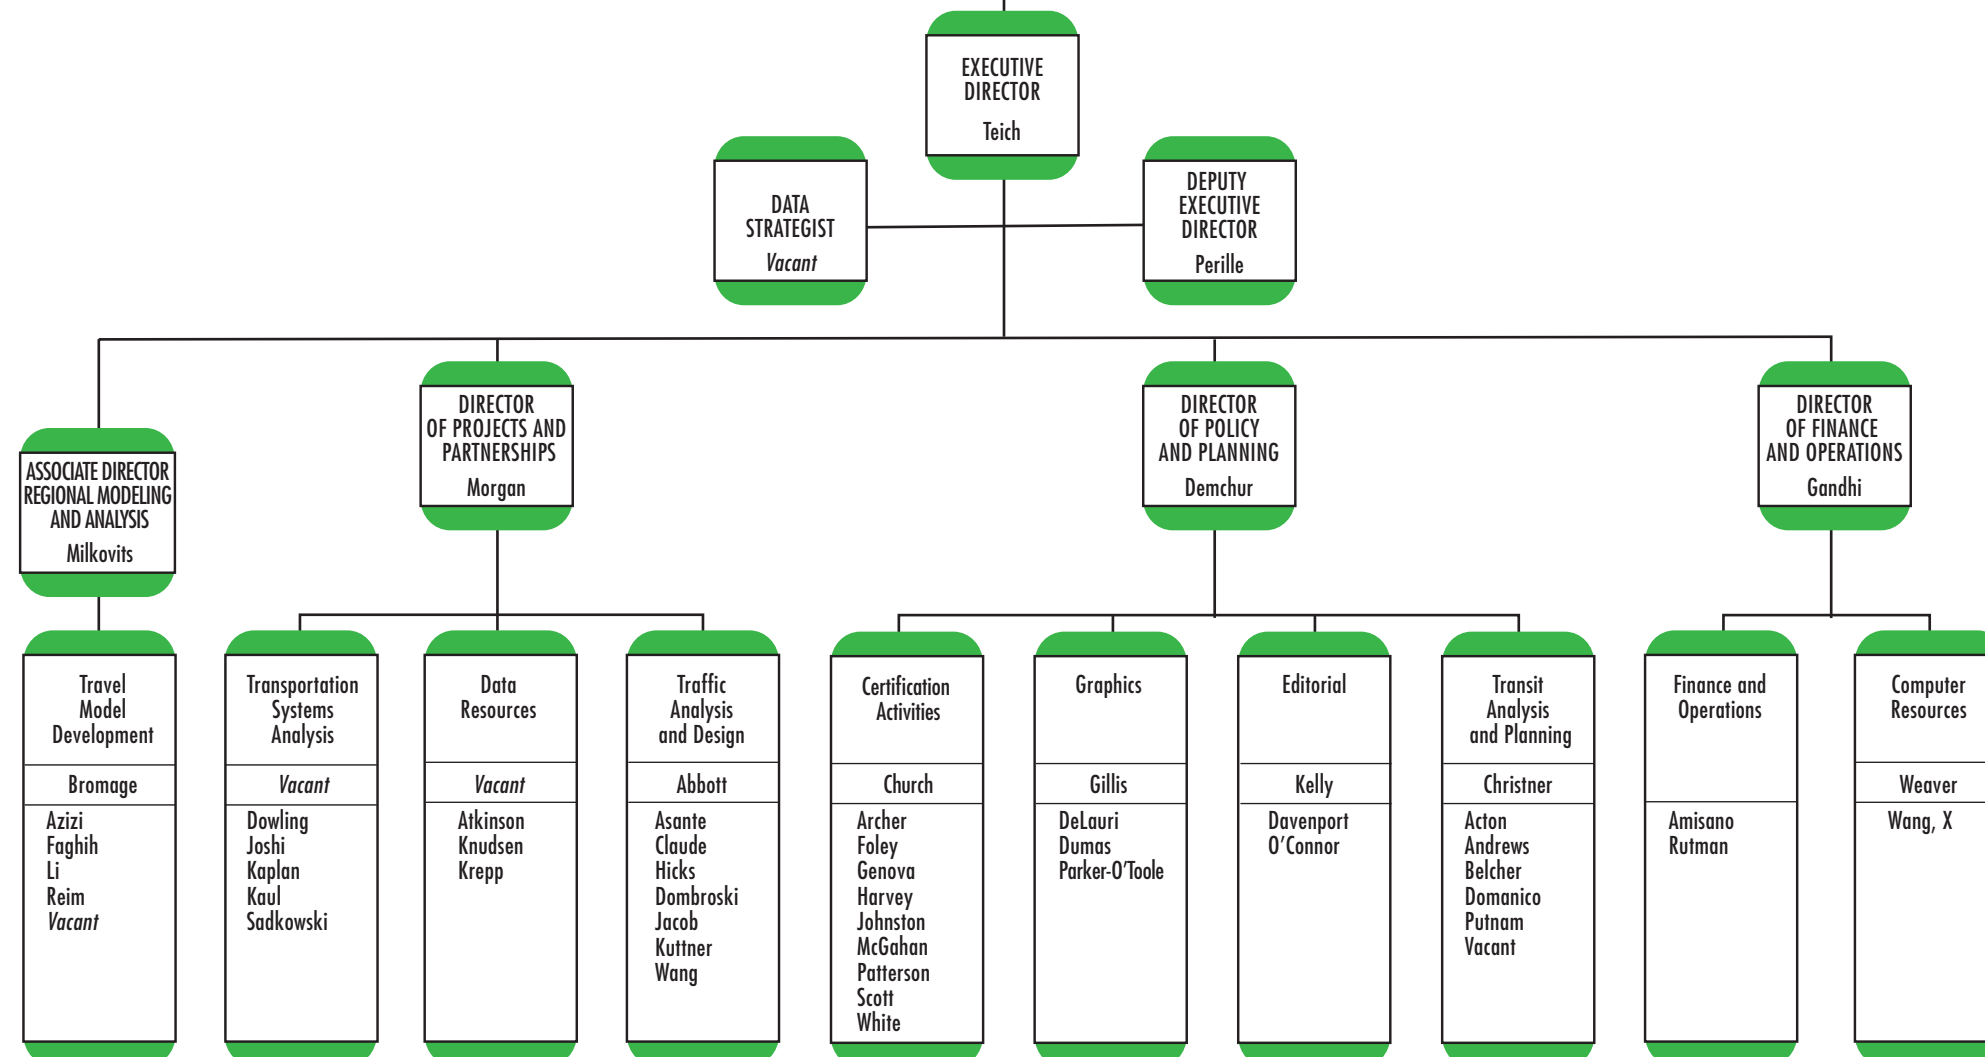

MEMBERSHIP OF THE BOSTON REGION METROPOLITAN PLANNING ORGANIZATION

CENTRAL TRANSPORTATION PLANNING STAFF

Note: Positions in *italic* are not advertised as of April 2021