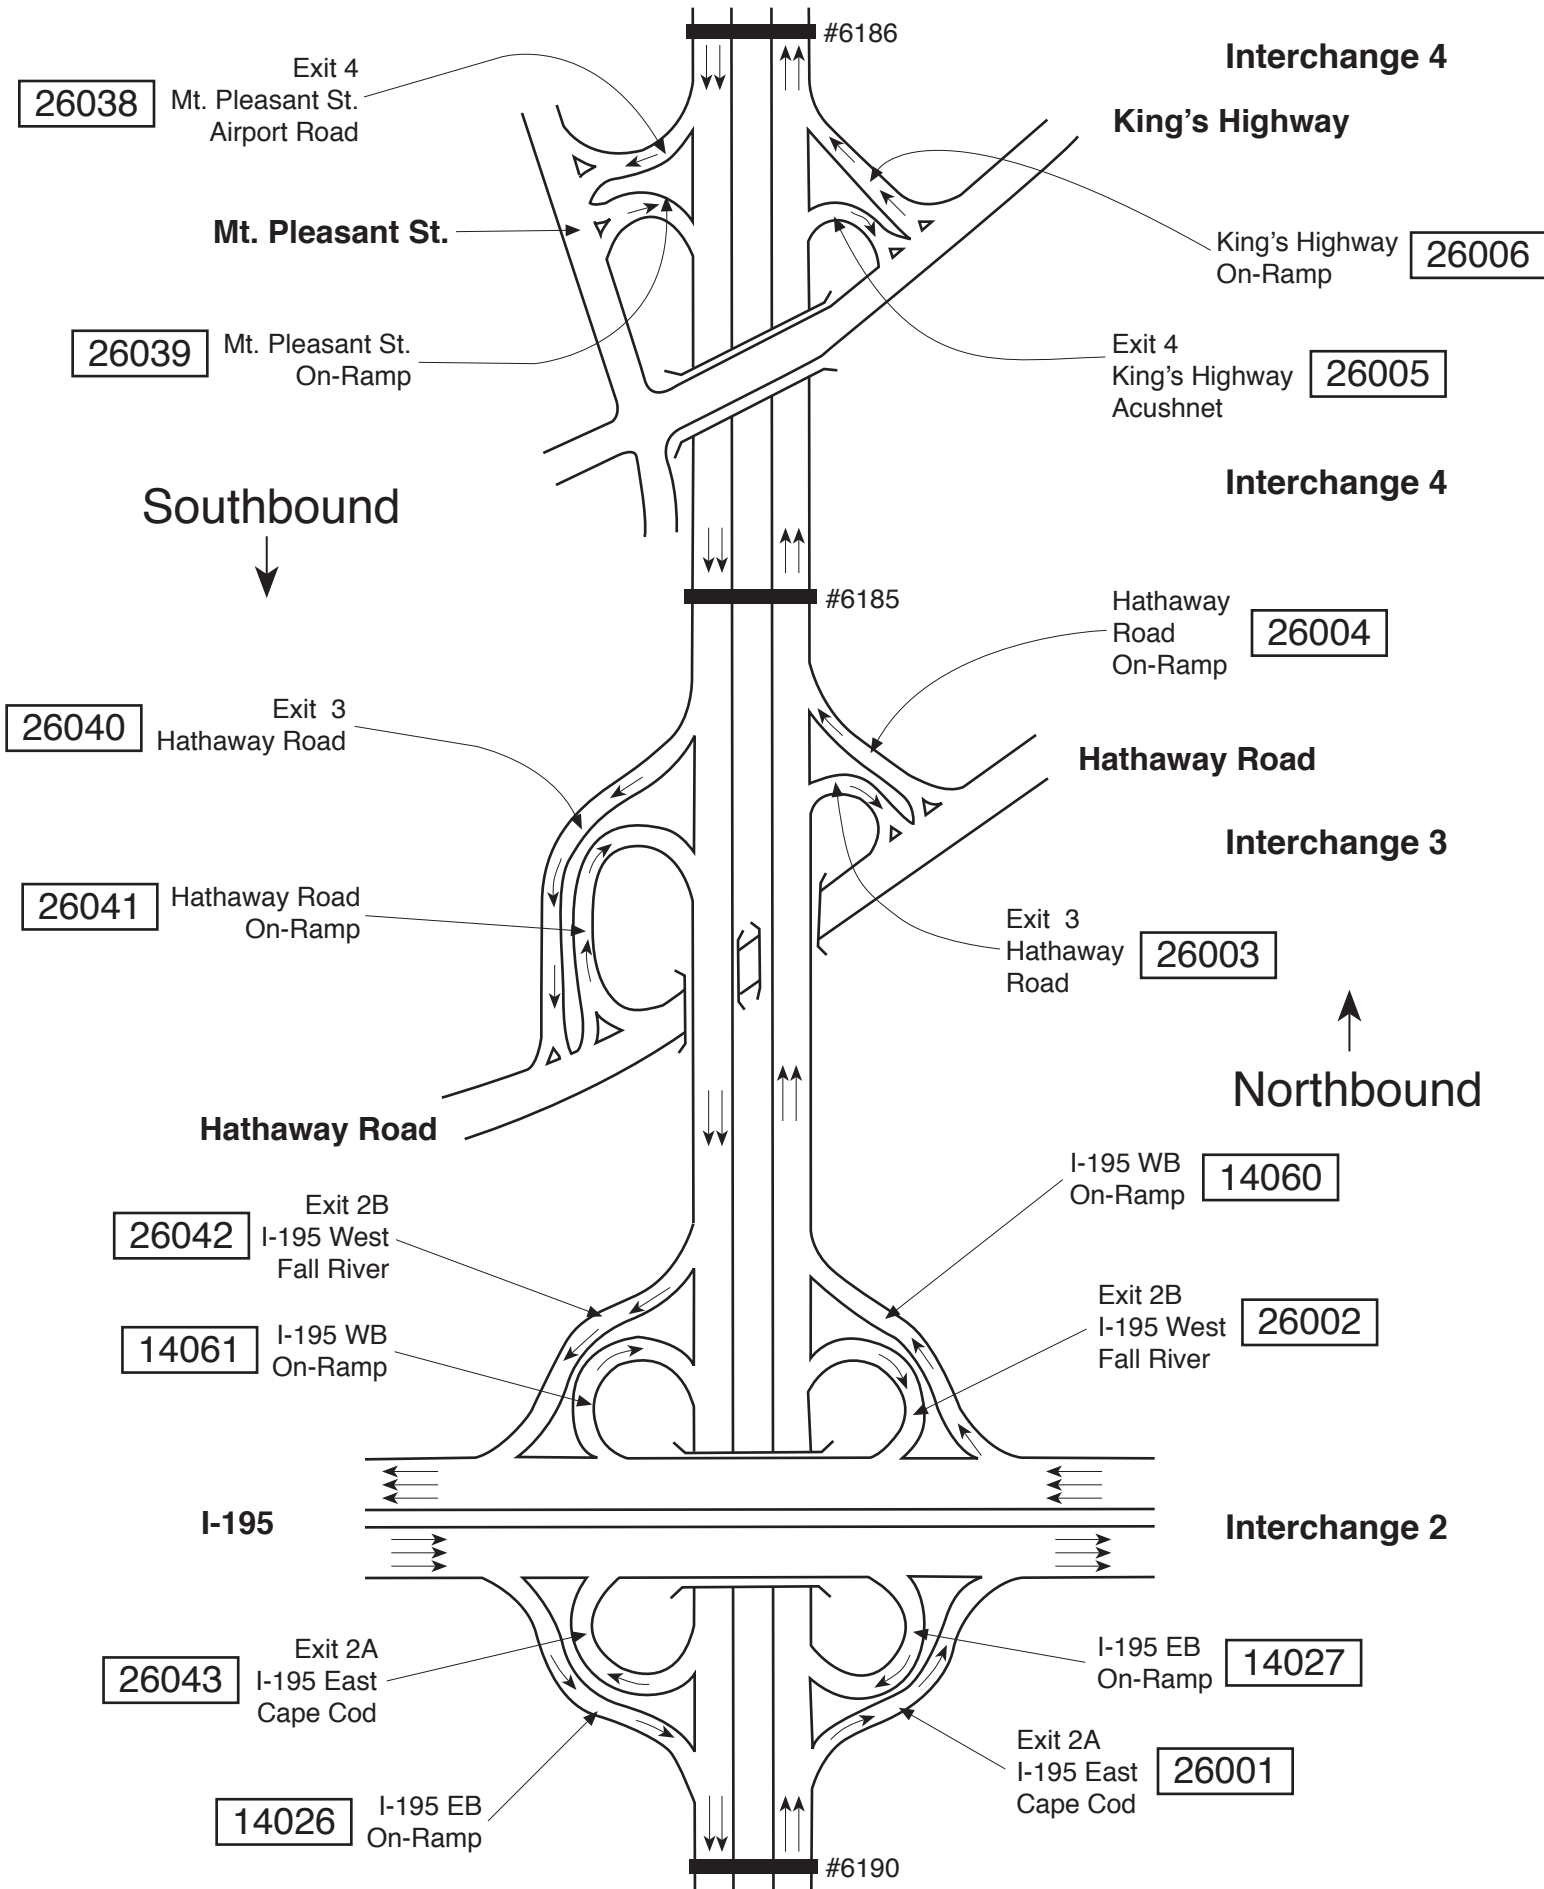

# Route 140

I-195—Hathaway Road—King's Highway: New Bedford

# Route 140: New Bedford—Taunton

# Route 140: New Bedford—Taunton Stevens Street/Silver City Galleria—Route 24: Taunton