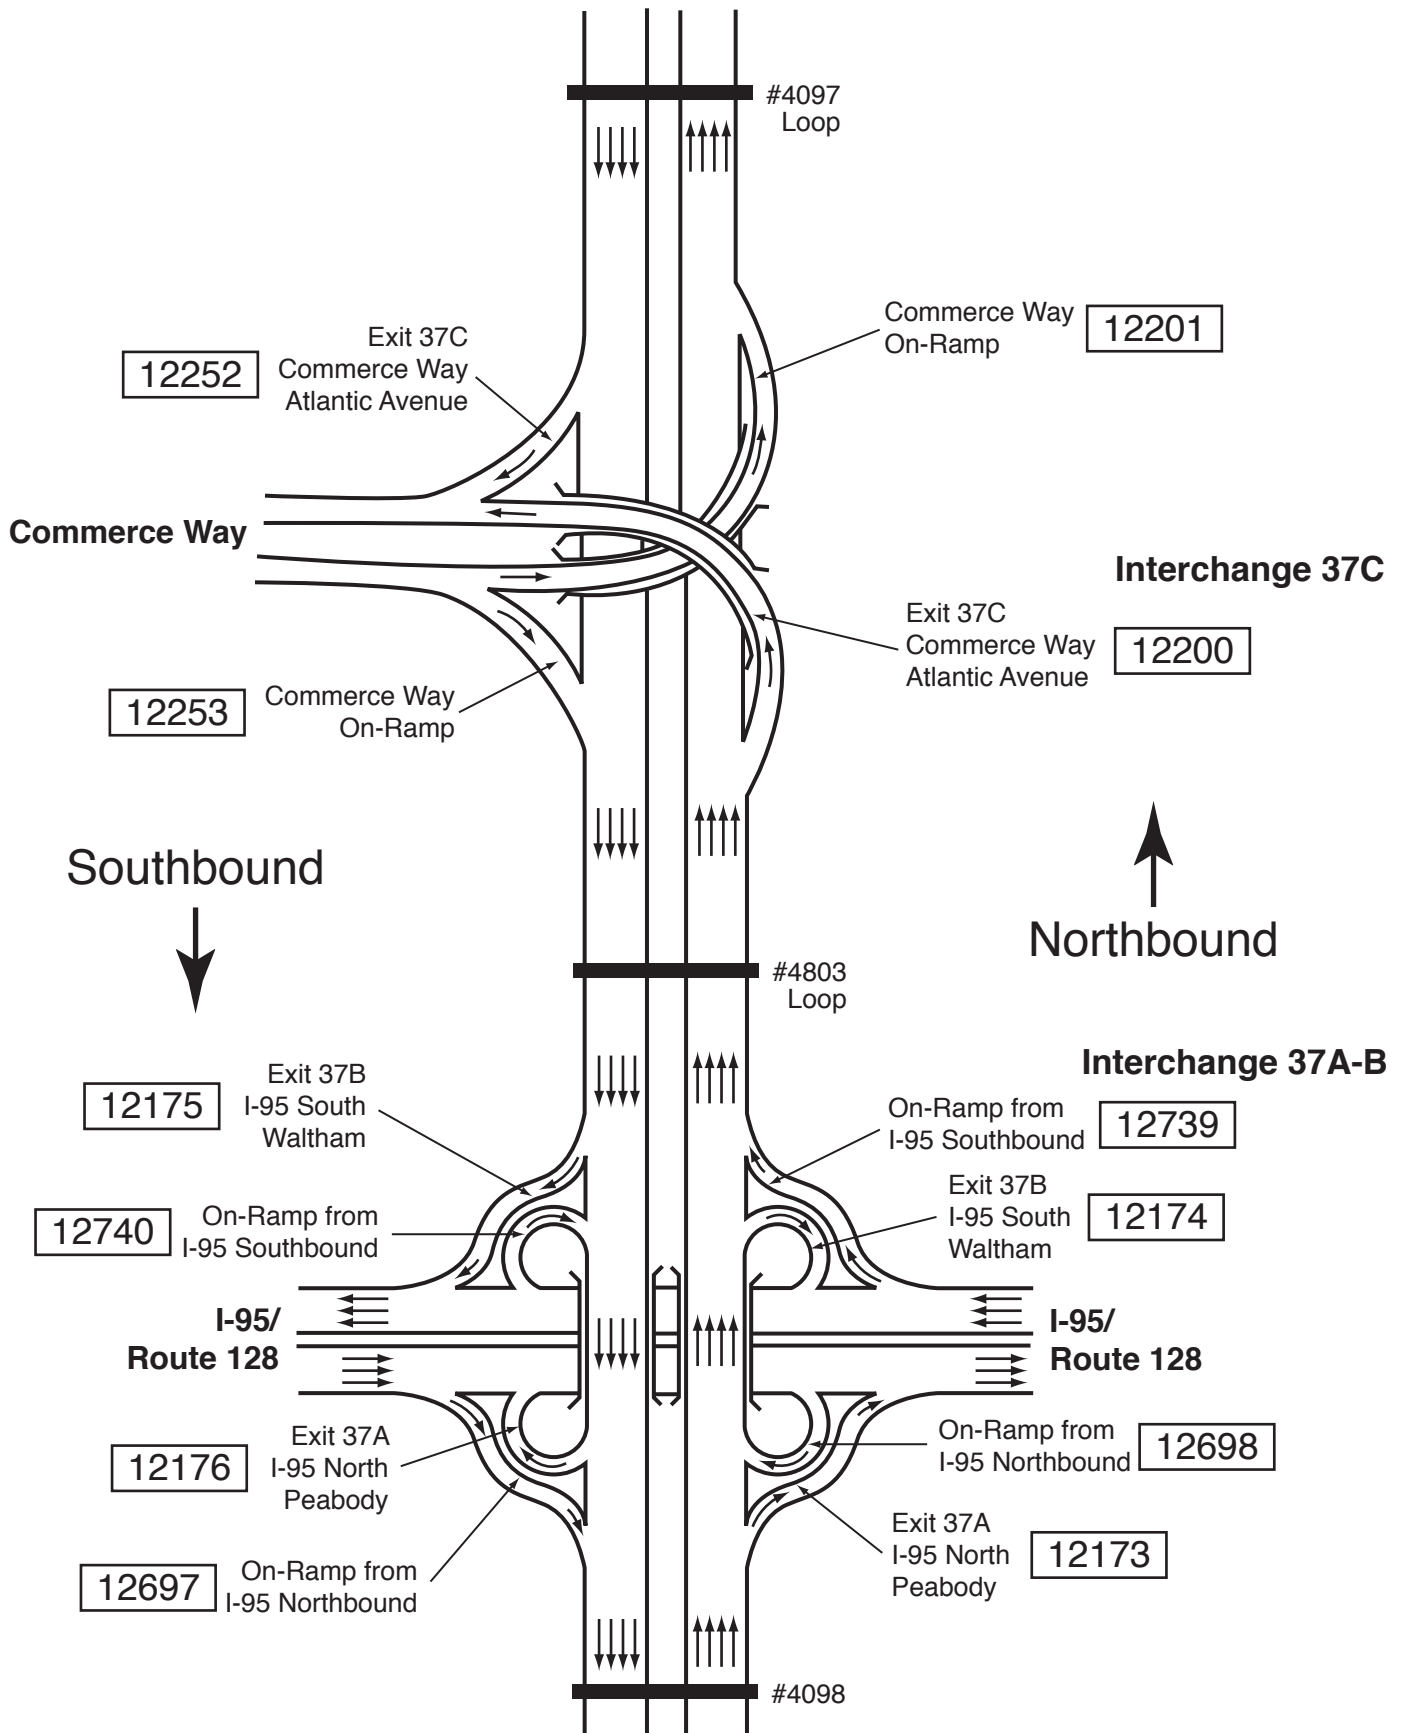

# I-93 Far North

## I-95/Route 128 to Commerce Way: Woburn

## Route 125—Dascomb Road—Route 133: Wilmington—Andover

## I-495—River Road—Routes 110 & 113: Andover—Methuen