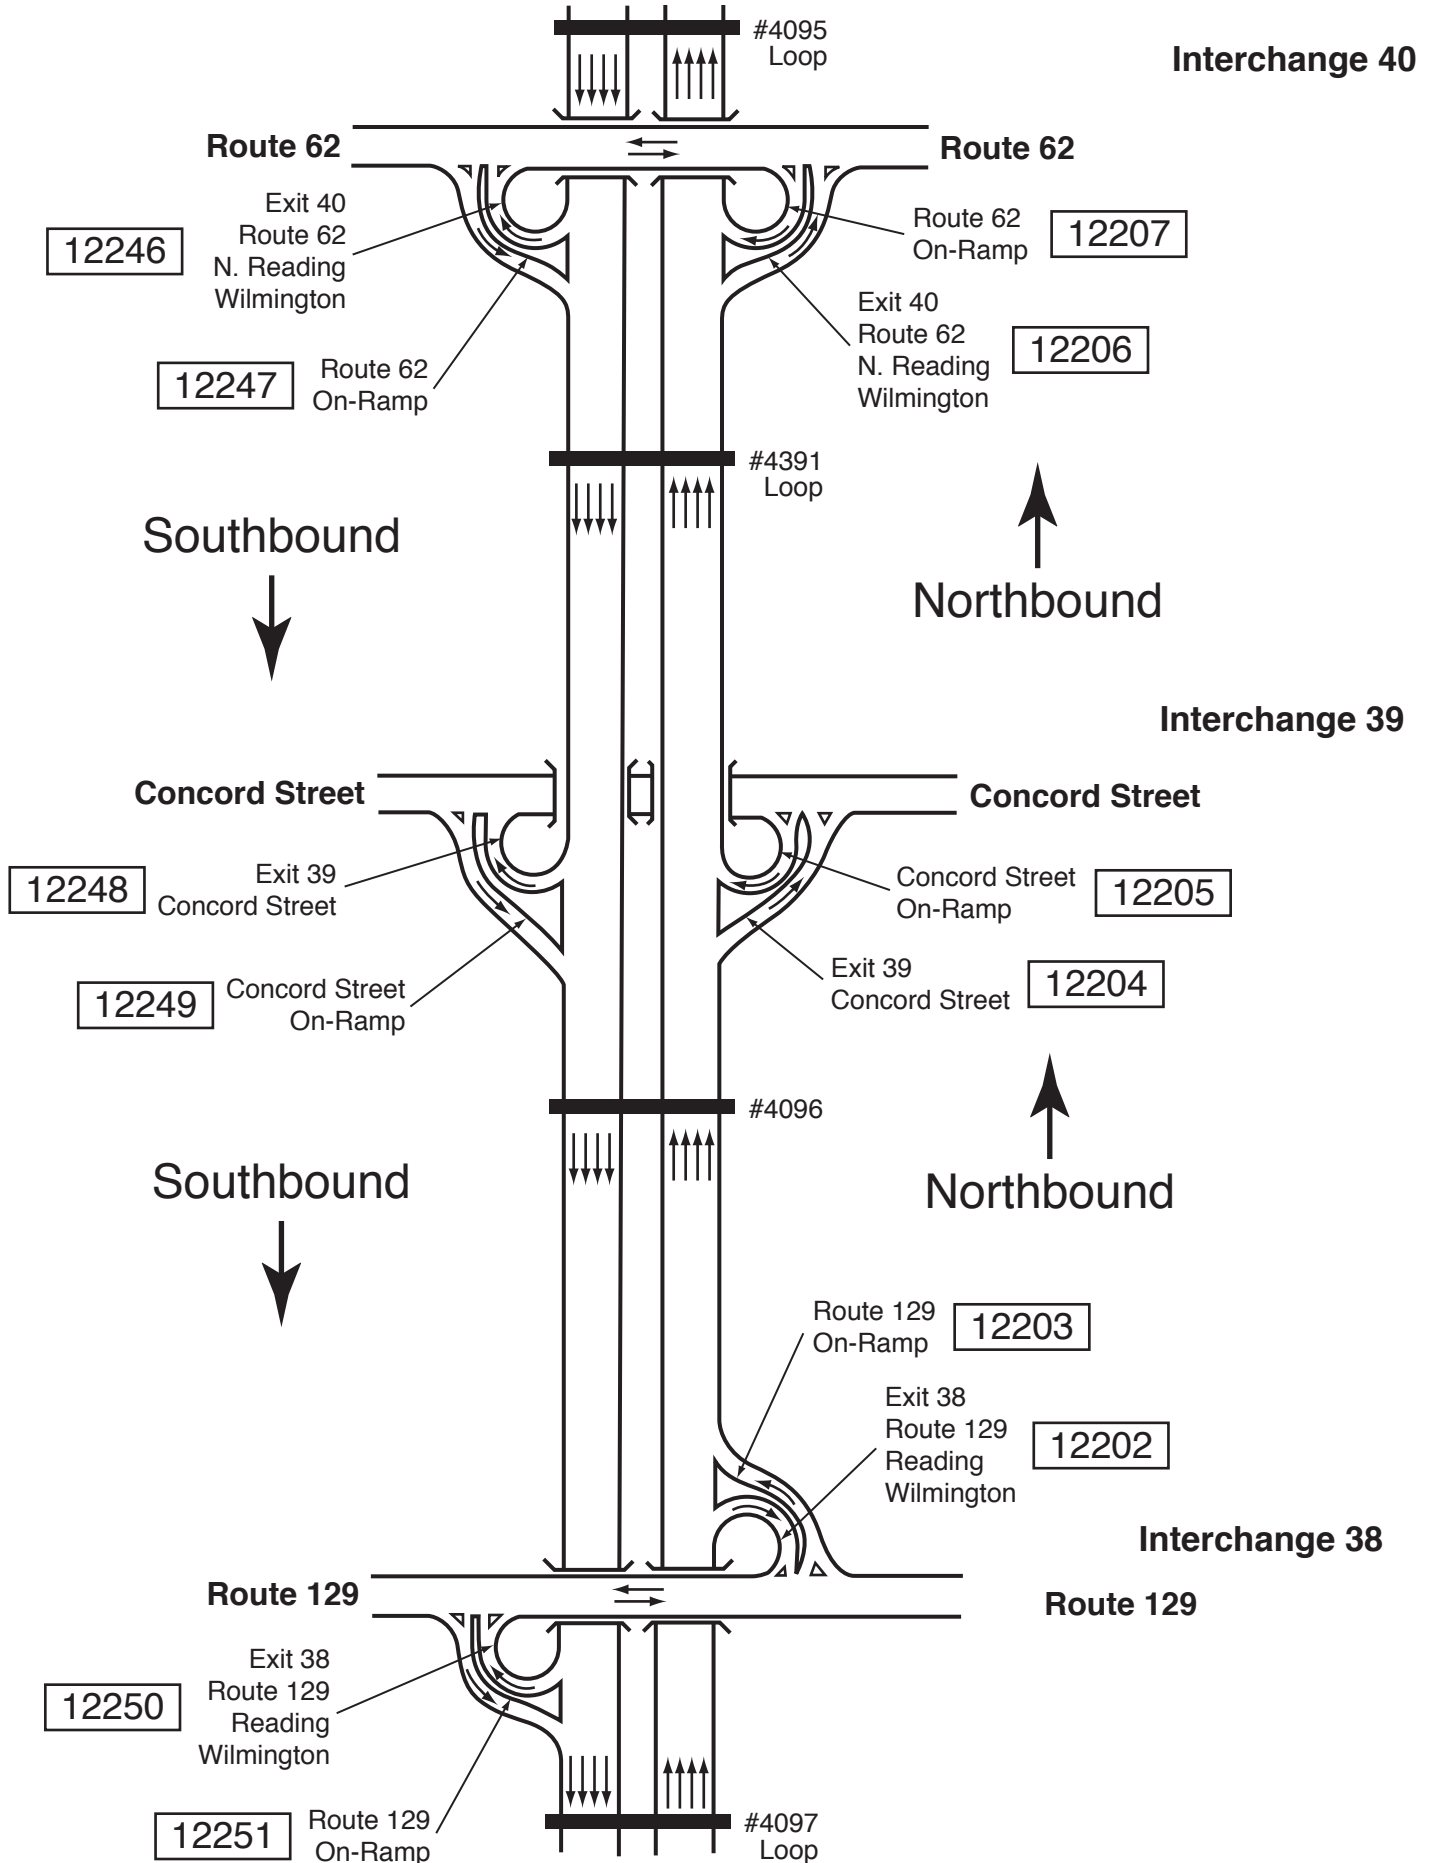

I-93 Far North Route 129—Concord Street—Route 62: Wilmington