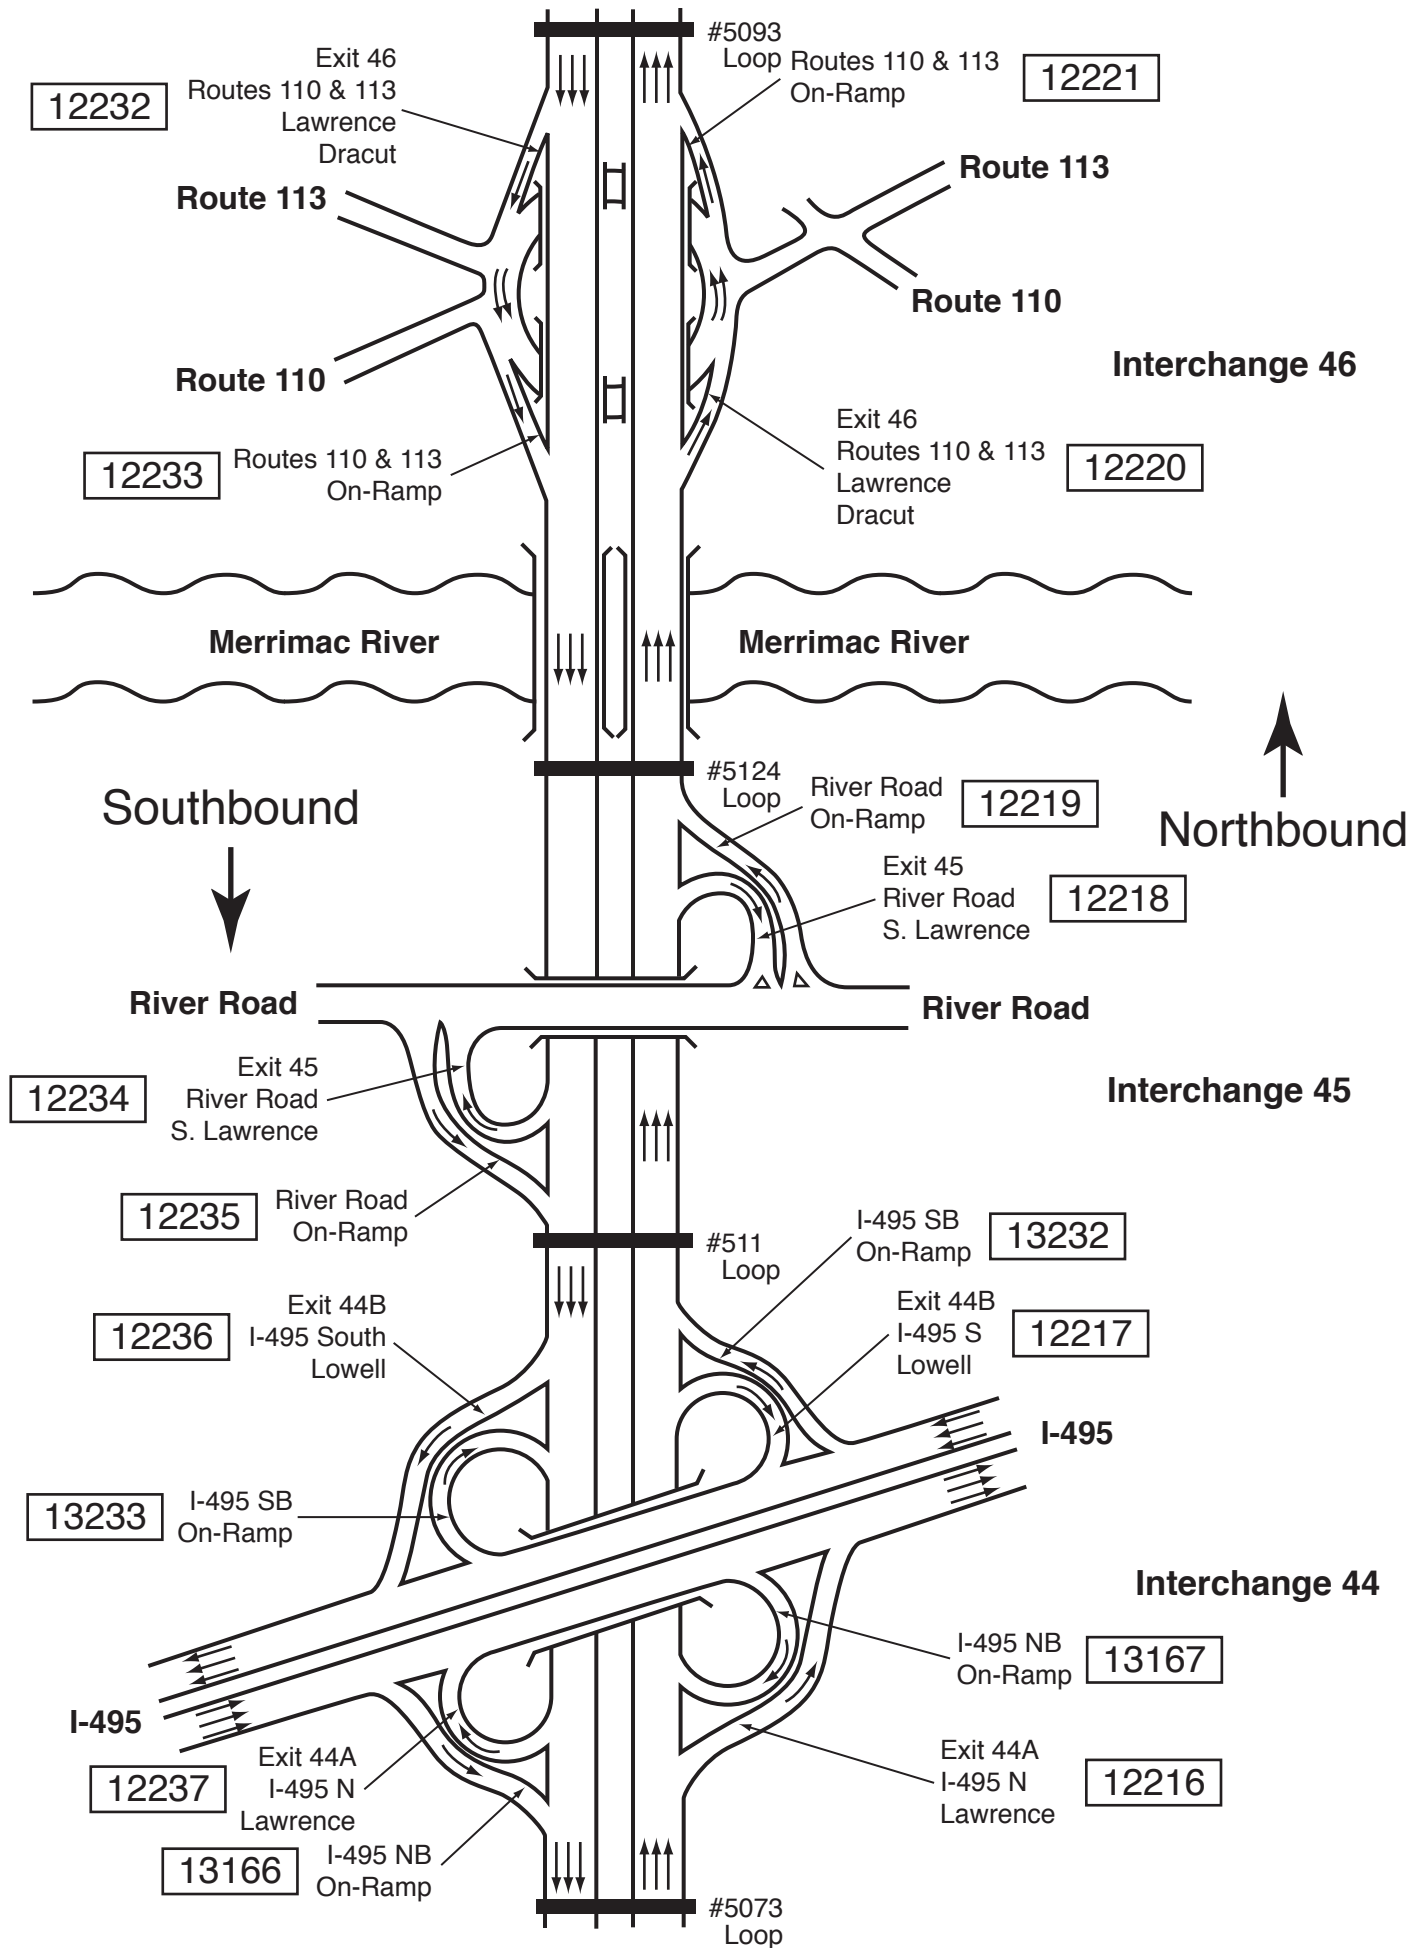

## I-95/Route 128 to Commerce Way: Woburn

# I-93 Far North

## Route 125—Dascomb Road—Route 133: Wilmington—Andover

## I-495—River Road—Routes 110 & 113: Andover—Methuen