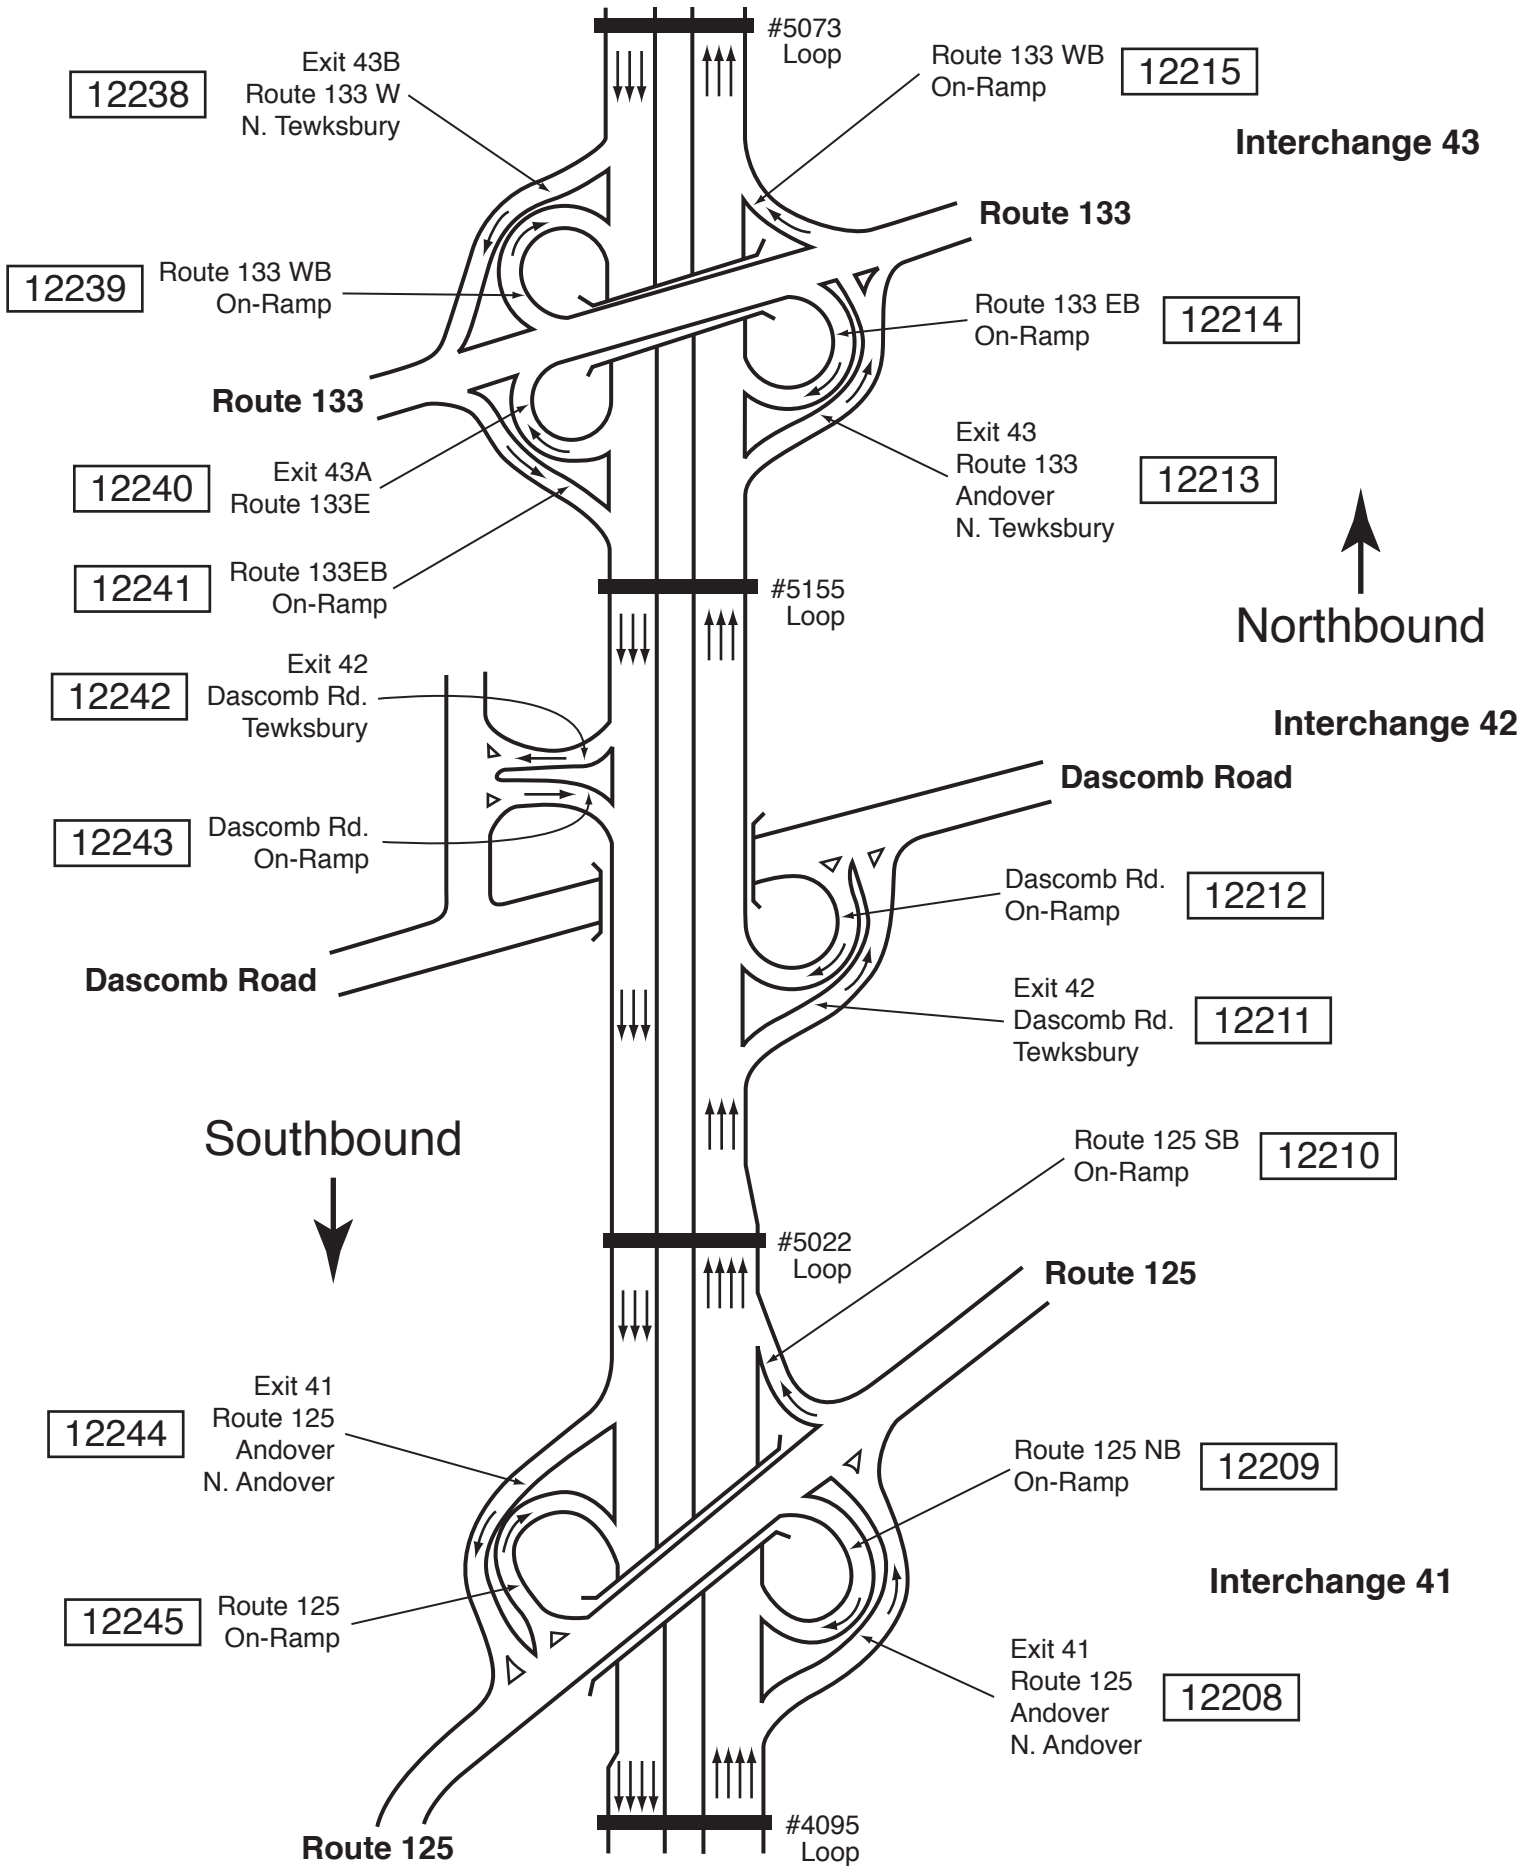

## I-95/Route 128 to Commerce Way: Woburn

## Route 125—Dascomb Road—Route 133: Wilmington—Andover

# I-93 Far North

## I-495—River Road—Routes 110 & 113: Andover—Methuen