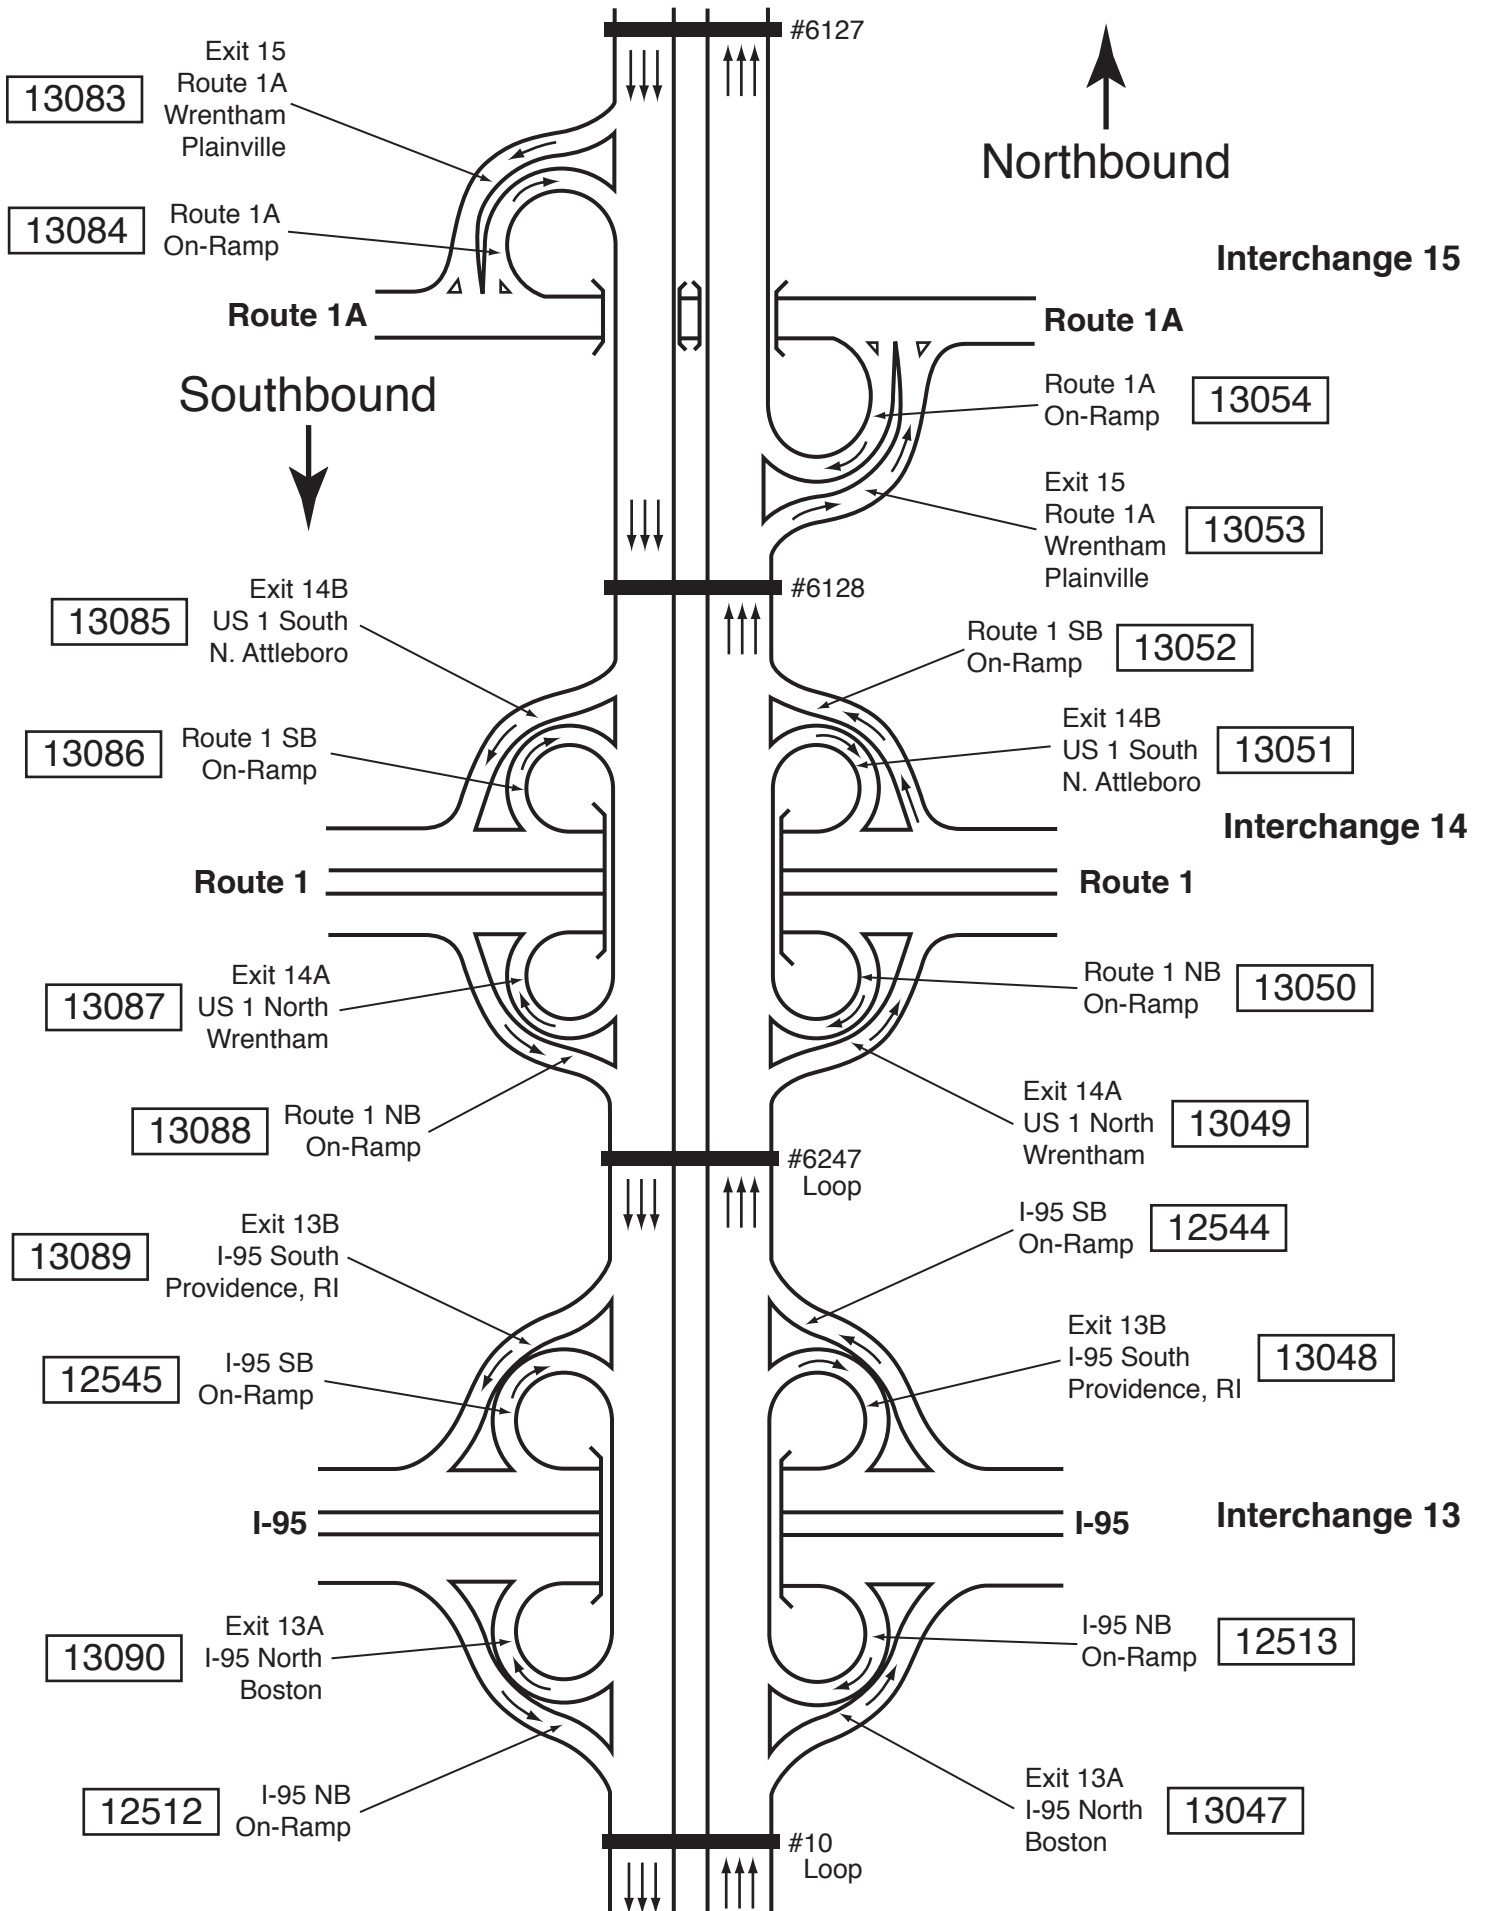

I-495 Southwest
I-95, Mansfield, to Main Street, Hopkinton
Count Station Identification

I-495 Southwest

I-95—Route 1—Route 1A: Mansfield/Foxborough—Plainville—Wrentham

I-495 Southwest King Street—Route 140—Route 126: Franklin—Bellingham

I-495 Southwest

Route 109—Route 85—Main Street: Milford—Hopkinton