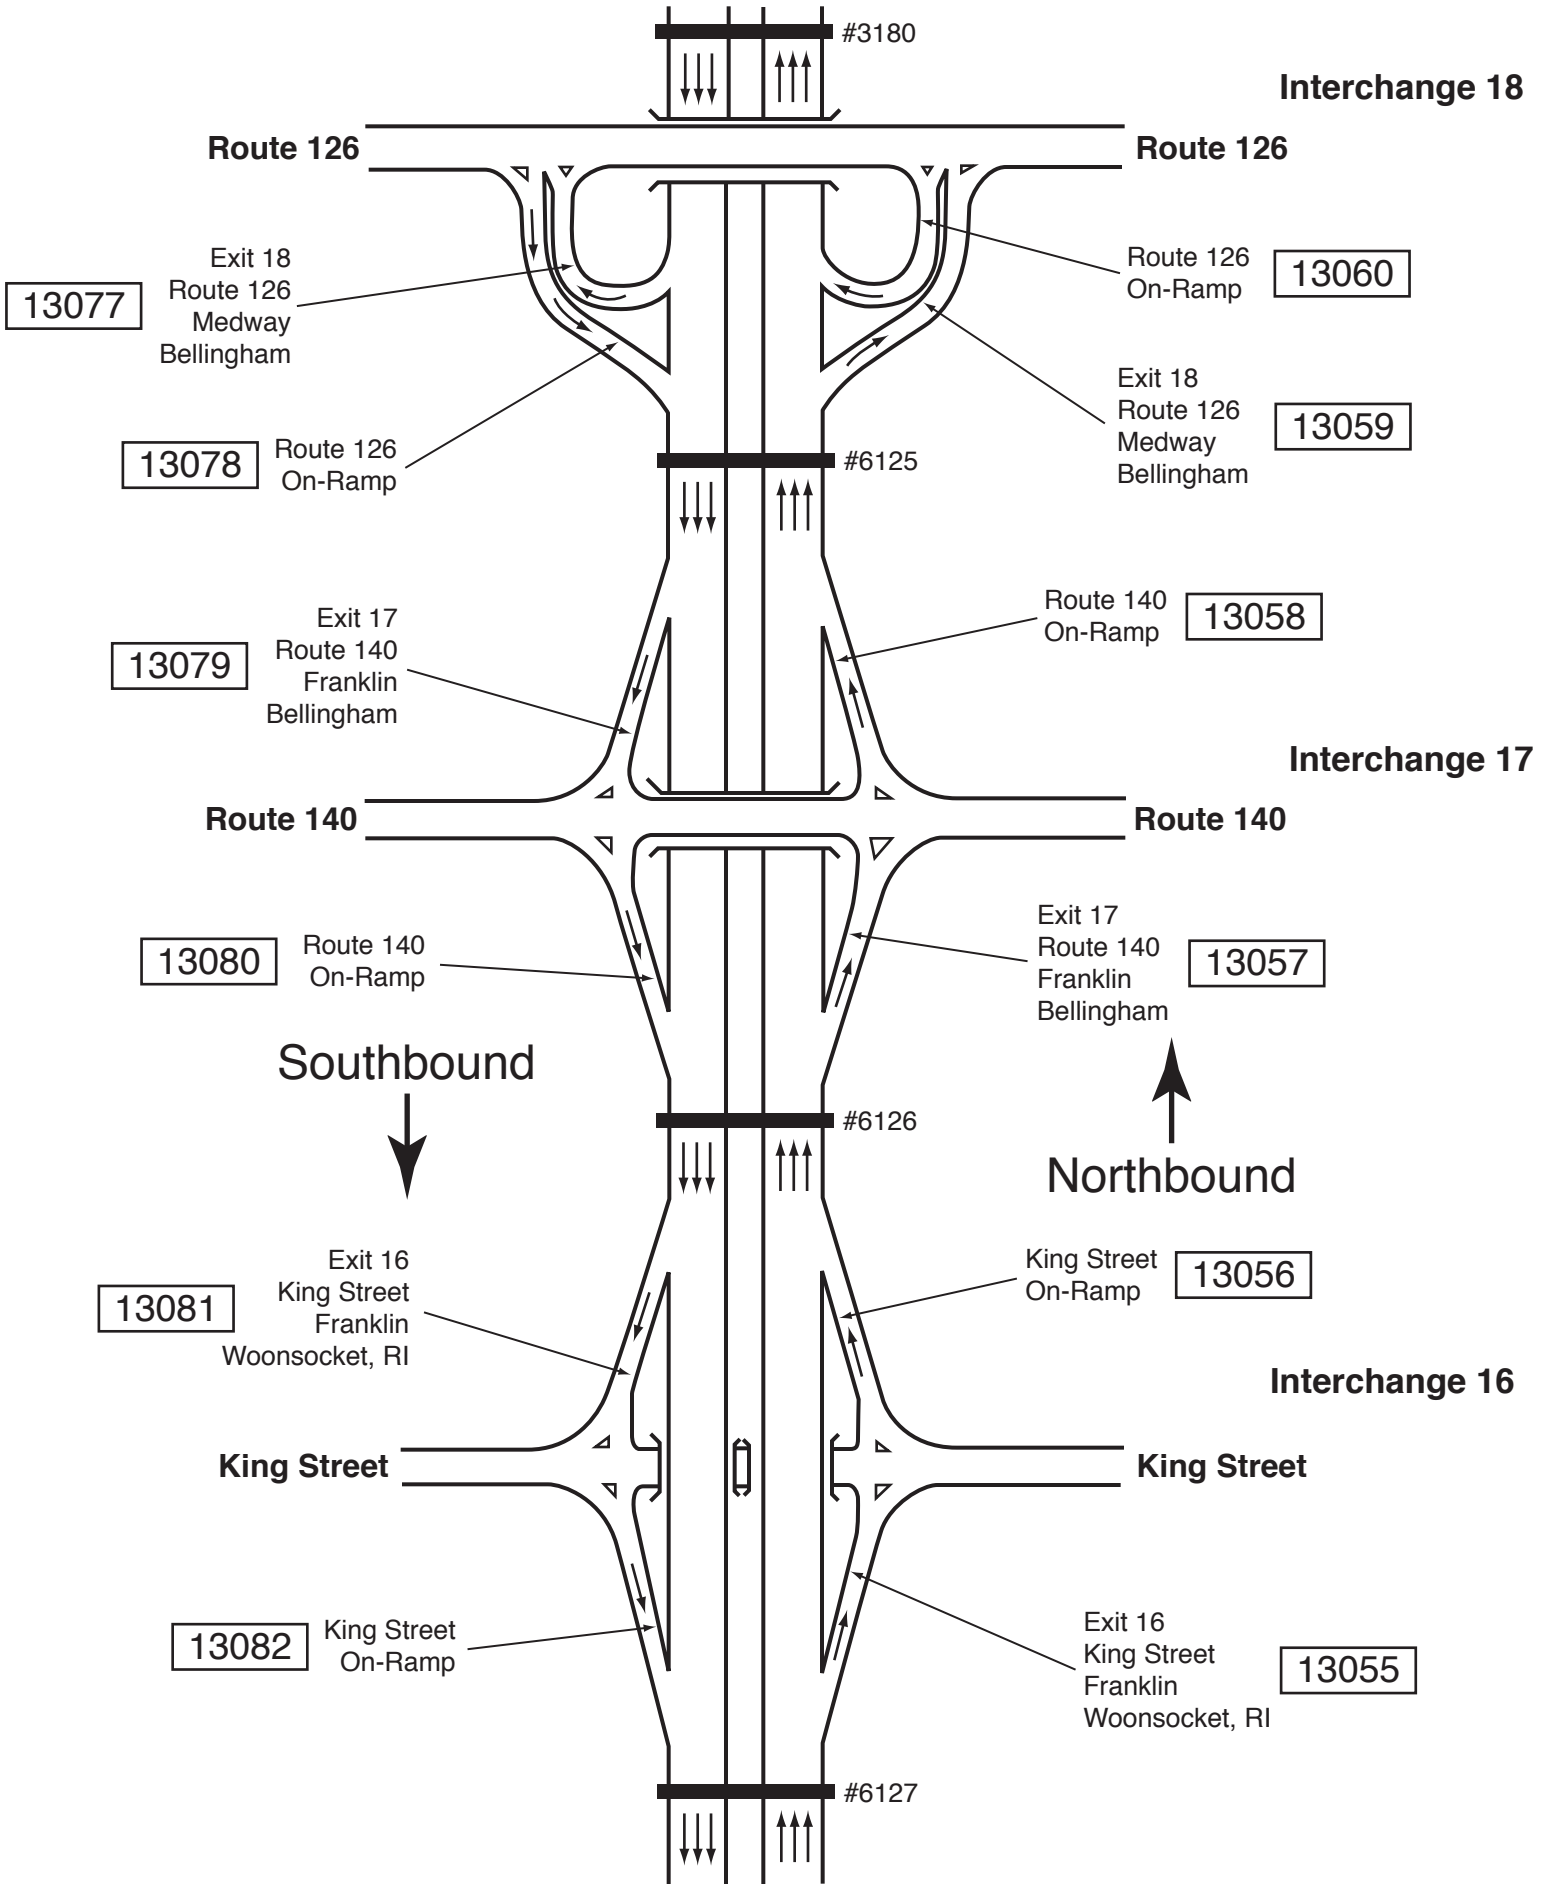

I-495 Southwest
I-95, Mansfield, to Main Street, Hopkinton
Count Station Identification

I-495 Southwest

I-95—Route 1—Route 1A: Mansfield/Foxborough—Plainville—Wrentham

I-495 Southwest King Street—Route 140—Route 126: Franklin—Bellingham

I-495 Southwest

Route 109—Route 85—Main Street: Milford—Hopkinton